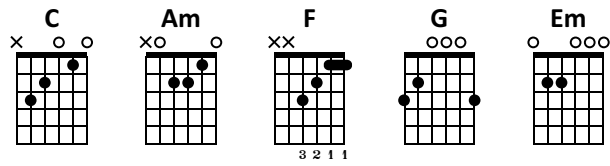

# Stern über Bethlehem

## Easy Level

Standard tuning

♩ = 120

s.guit.

1 C Am 2 F G 3 C Am

Musical notation for measures 1-3. Measure 1: C chord, notes G4, A4, B4, C5. Measure 2: F chord, notes F4, G4, A4, B4. Measure 3: C chord, notes G4, A4, B4, C5. Tablature: 1 3 0 3 1 2 | 1 2 1 3 | 1 3 0 3 1 2

4 F G Am Em Am G

Musical notation for measures 4-6. Measure 4: F chord, notes F4, G4, A4, B4. Measure 5: Am chord, notes A3, C4, E4, G4. Measure 6: Am chord, notes A3, C4, E4, G4. Tablature: 1 2 1 3 | 5 5 5 3 3 3 | 0 0 0 3

7 C Am 8 F C

Musical notation for measures 7-8. Measure 7: C chord, notes G4, A4, B4, C5. Measure 8: F chord, notes F4, G4, A4, B4. Tablature: 1 3 0 3 1 2 | 1 1 2 1