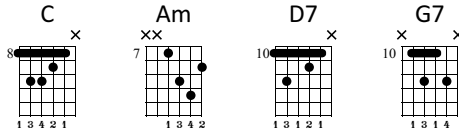

Przybieżeli Do Betlejem

Shepherds Came To Bethlehem

Polska kolęda

Standard tuning

♩ = 120

1 C 2 C 3 C 4 C

mf

Musical notation for measures 1-4. Treble clef, 2/4 time. Chords: C, C, C, C. Fingering: 1, 2, 3, 4. TAB: 3-2-3-0, 2-0-2-3, 0-2-0, 0.

5 Am 6 Am 7 C 8 D7

Musical notation for measures 5-8. Treble clef, 2/4 time. Chords: Am, Am, C, D7. Fingering: 5, 6, 7, 8. TAB: 3-2-3-0, 2-0-2-3, 0-2, 0-2.

9 C 10 C

Musical notation for measures 9-10. Treble clef, 2/4 time. Chords: C, C. Fingering: 9, 10. TAB: 0-1-0-0, 2-0-3-2.

11 G7 12 G7 13 C 14 G7

Musical notation for measures 11-14. Treble clef, 2/4 time. Chords: G7, G7, C, G7. Fingering: 11, 12, 13, 14. TAB: 3-3-3, 0-3-2-0, 2-3.

15 C 16 C

Musical notation for measures 15-16. Treble clef, 2/4 time. Chords: C, C. Fingering: 15, 16. TAB: 0-2-0, 3.