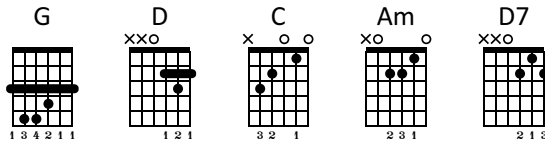

Dzisiaj W Betlejem

O Come Rejoicing

Polska kolęda

Standard tuning

♩ = 120

First system of music (measures 1-4). Treble clef, key signature of one sharp (F#), 3/4 time signature. Chords: G, G, G, G, D. Dynamics: *mf*. Includes guitar tablature (TAB) below the staff.

Refrain

Second system of music (measures 5-8). Treble clef, key signature of one sharp (F#), 3/4 time signature. Chords: G, D, G, G, D, G. Includes guitar tablature (TAB) below the staff.

Third system of music (measures 9-12). Treble clef, key signature of one sharp (F#), 3/4 time signature. Chords: G, G, G, C, G, Am, G, D7. Includes guitar tablature (TAB) below the staff.

Fourth system of music (measure 13). Treble clef, key signature of one sharp (F#), 3/4 time signature. Chord: G. Includes guitar tablature (TAB) below the staff.