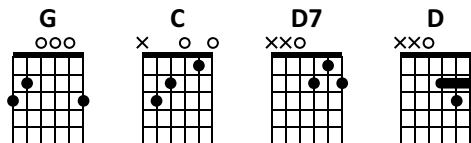

# Morgen Kommt Der Weihnachtsmann

Easy Level  
Christmas Song

Standard tuning

♩ = 120

s.guit.

1 **G** **C** **G** **D7** **G**

Musical notation for measures 1-3. Measure 1: G chord, notes G4, B4, D5. Measure 2: C chord, notes C4, E4, G4. Measure 3: G chord, notes G4, B4, D5. Below the staff is a guitar TAB with fret numbers: 0 0 3 3 | 0 0 3 | 1 1 0 0.

**D7** **G** **G** **D7** **G** **D**

Musical notation for measures 4-6. Measure 4: D7 chord, notes G4, B4, D5. Measure 5: G chord, notes G4, B4, D5. Measure 6: D chord, notes D4, F4, A4. Below the staff is a guitar TAB with fret numbers: 2 0 | 3 3 1 1 | 0 0 2.

**G** **D7** **G** **D7** **G**

Musical notation for measures 7-9. Measure 7: G chord, notes G4, B4, D5. Measure 8: D7 chord, notes G4, B4, D5. Measure 9: G chord, notes G4, B4, D5. Below the staff is a guitar TAB with fret numbers: 3 3 1 1 | 0 0 2 | 0 0 3 3.

**C** **G** **D7** **G** **D** **G**

Musical notation for measures 10-12. Measure 10: C chord, notes C4, E4, G4. Measure 11: G chord, notes G4, B4, D5. Measure 12: D chord, notes D4, F4, A4. Below the staff is a guitar TAB with fret numbers: 0 0 3 | 1 1 0 0 | 2 0.