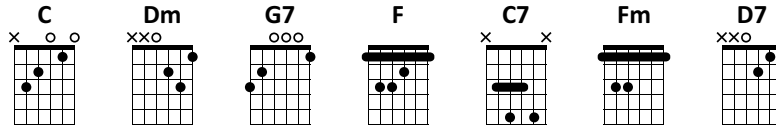

I'm Dreaming Of A White Christmas

Easy Level

Standard tuning

♩ = 80

n.guit.

1. **C** **Dm** **G7**

Musical notation for measures 1-2. Measure 1: C chord, notes G4, B4, D5. Measure 2: Dm chord, notes F4, A4, C5. Chord diagrams below show fingerings: C (2, 3, 2, 1, 2), Dm (3, 3, 4, 0).

3. **F** **C**

Musical notation for measures 3-4. Measure 3: F chord, notes F4, A4, C5. Measure 4: C chord, notes G4, B4, D5. Chord diagrams below show fingerings: F (2, 0, 1, 3, 1, 0, 2), C (0, 3, 0).

5. **C** **C7** **F** **Fm**

Musical notation for measures 5-6. Measure 5: C chord, notes G4, B4, D5. Measure 6: F chord, notes F4, A4, C5. Chord diagrams below show fingerings: C (2, 2, 2, 2, 0), F (3, 3, 3, 0, 3).

7. **C** **D7** **G7**

Musical notation for measures 7-8. Measure 7: C chord, notes G4, B4, D5. Measure 8: D7 chord, notes F4, A4, C5. Chord diagrams below show fingerings: C (2, 3, 2, 0, 3), D7 (0, 0).