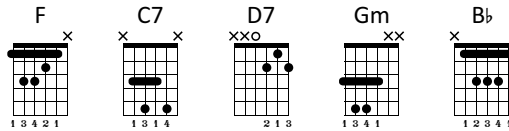

Angels We Have Heard On High

Standard tuning

♩ = 120

First system of music (measures 1-4). Chords: F, C7, F, F, C7, F. Includes a guitar tablature line with fingerings: 2-2-2-1, 1-3-2, 2-0-2-1, 2-0-3.

Second system of music (measures 5-8). Chords: F, D7, Gm, C7, F, Bb, C7. Includes a guitar tablature line with fingerings: 1-3-1-3-2, 3-1-3-2-0, 2-3-2-0-3, 0-3-3.

Third system of music (measures 9-12). Chords: F, Bb, F, C7, F. Includes a guitar tablature line with fingerings: 3-0-2-3, 2-0, 3, (3).