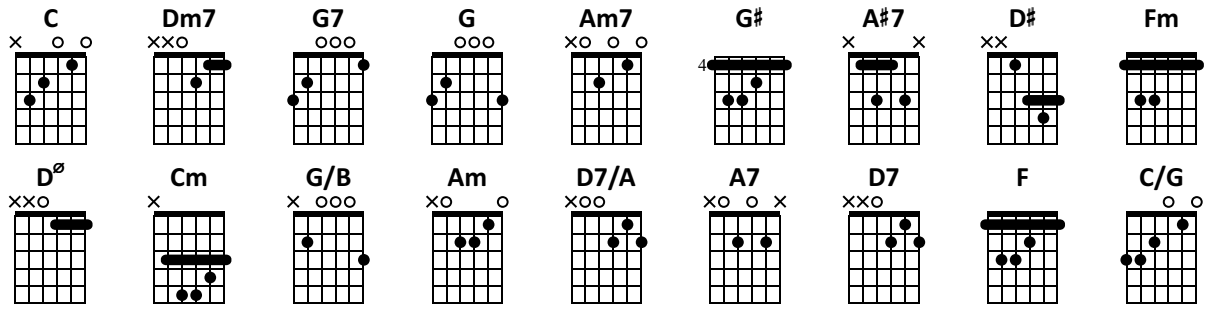

Welcome Christmas

From How The Grinch Stole Christmas

Standard tuning

♩ = 102

s.guit.

Chords: C, Dm7, G7, C, G, Am7

Chords: Dm7, G7, C, Dm7, G7

Chords: C, G7, C, G#

Chords: A#7, D#, Fm, Dø, G7, Cm

D^o G7 C G/B Am G D7/A G

A7 D7 G7 C Dm7 G7

C Am7 Dm7 G7 C

Dm7 G7 C F C/G G C

C/G G C